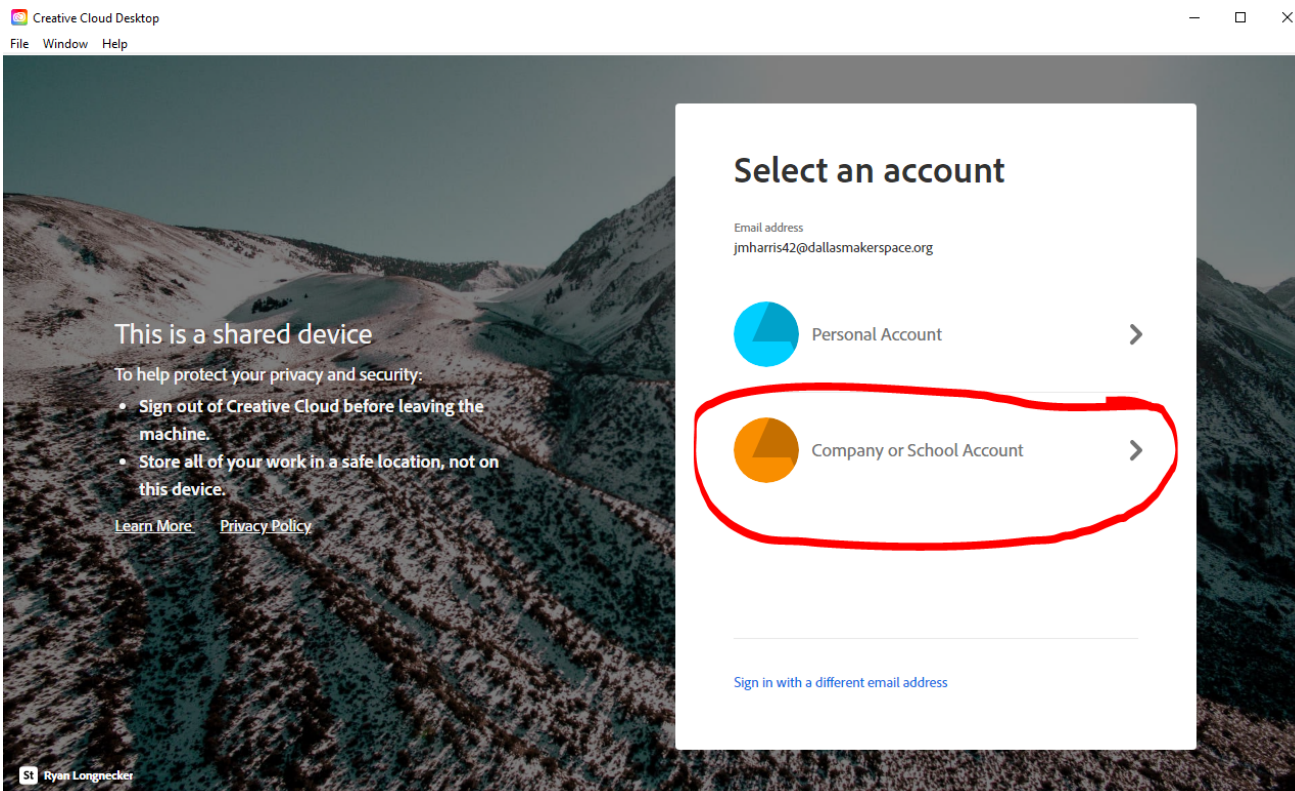

Sign in with your Dallas Makerspace username and password.
Username will be the same as the username to login to the Dallas Makerspace computers.

Connecting to

Sign-in with your Dallas Makerspace account to access Adobe Creative Cloud