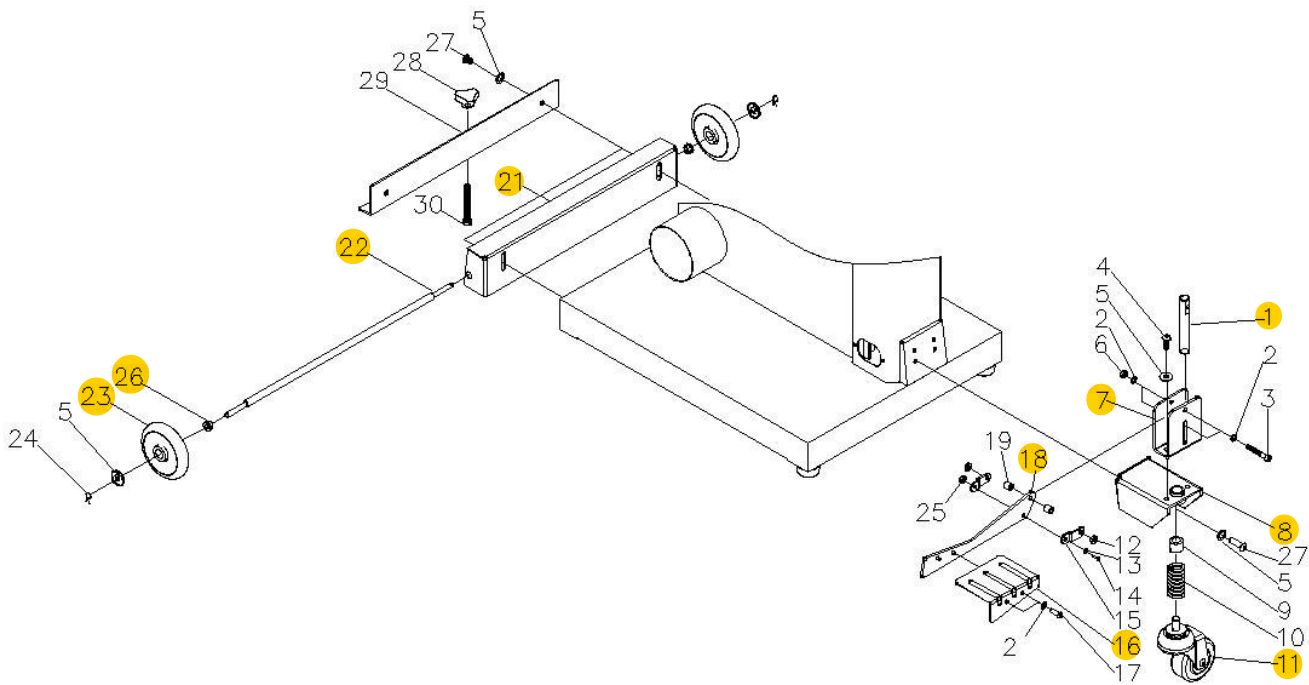

Laguna Part Number	Supplier Part Number	Item Description	Specification	Qty
Mobility System: Optional				
PBAND1412-175-6-1	1412-601	Rod		1
PBAND1412-175-6-2	1412-232	Flat Washer	1/4"	6
PBAND1412-175-6-3	1412-603	Socket Head Cap Screw	1/4"-20x1-3/4"	2
PBAND1412-175-6-4	1412-421	Socket Head Button Screw	5/16"-18x1/2"	2
PBAND1412-175-6-5	1412-605	Flat Washer	5/16"	11
PBAND1412-175-6-6	1412-606	Nylon Inserted Lock Nut	1/4"-20	2
PBAND1412-175-6-7	1412-607	Fixed Plate		1
PBAND1412-175-6-8	1412-608	Wheel Bracket		1
PBAND1412-175-6-9	1412-609	DU Bearing	MB1620DU	1
PBAND1412-175-6-10	1412-610	Spring		1
PBAND1412-175-6-11	1412-611	Caster		1
PBAND1412-175-6-12	1412-612	Spacer		2
PBAND1412-175-6-13	1412-613	Flat Washer	M5	1
PBAND1412-175-6-14	1412-614	Screw	M5x0.8x20	1