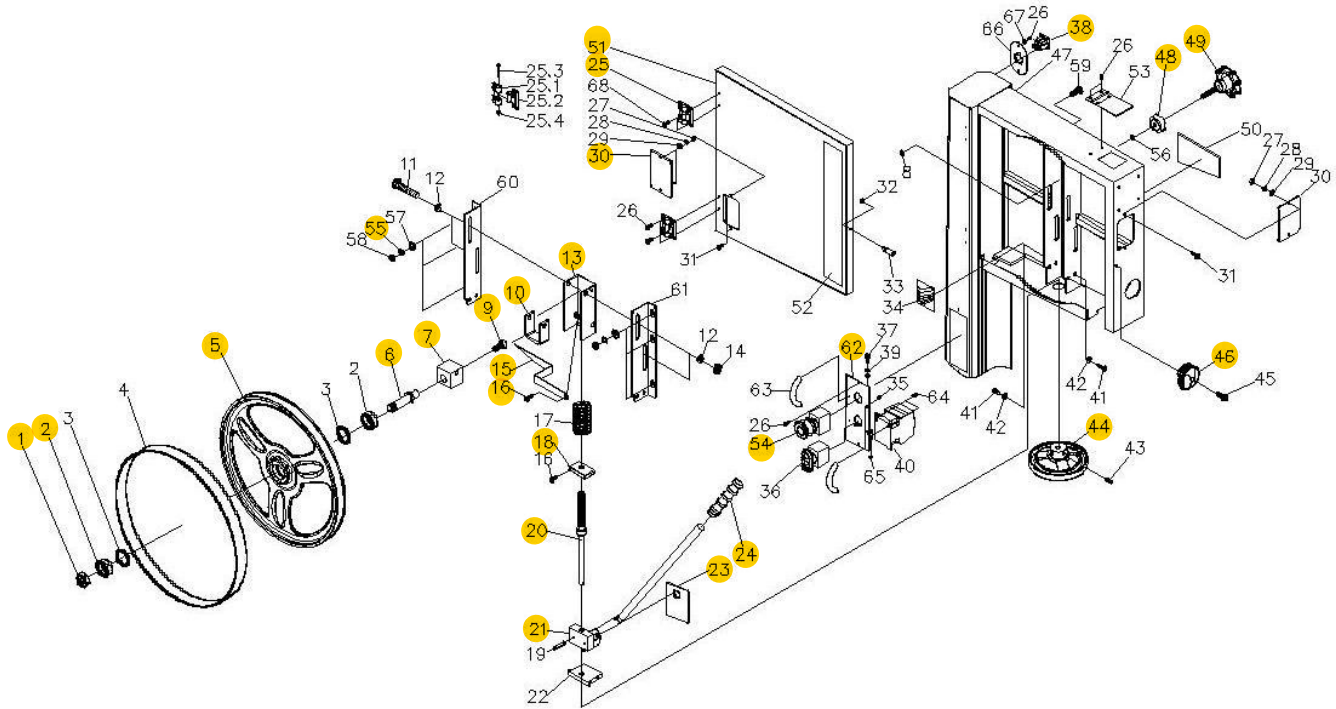

Click On **Highlighted** Part To Purchase Online

Laguna Part Number	Supplier Part Number	Item Description	Specification	Qty
Upper Wheel Assembly				
PBAND1412-175-1	1412-101	Hex Nut	M14x1.5- LH	1
PBAND1412-175-2	1412-102	Ball Bearing	6202LLU	2
PBAND1412-175-3	1412-103	C-Ring	R35	2
PBAND1412-175-4	1412-104	PU Tire		1
PBAND1412-175-5	1412-105	Upper Wheel		1
PBAND1412-175-6	1412-106	Upper Wheel Shaft		1
PBAND1412-175-7	1412-107	Upper Wheel Shaft Bracket		1
PBAND1412-175-8	1412-108	Special Nut		1
PBAND1412-175-9	1412-109	Socket Head Cap Screw	3/8"-16x5/8"	1
PBAND1412-175-10	1412-110	Support Bracket		1
PBAND1412-175-11	1412-111	Hex Cap Screw	3/8"-16x3"	2
PBAND1412-175-12	1412-112	Flat Washer	3/8"	4
PBAND1412-175-13	1412-113	Upper Wheel Bracket Base		1
PBAND1412-175-14	1412-114	Nylon Inserted Lock Nut	3/8"	2
PBAND1412-175-15	1412-115	Pointer		1
PBAND1412-175-16	1412-116	Special Bolt		2