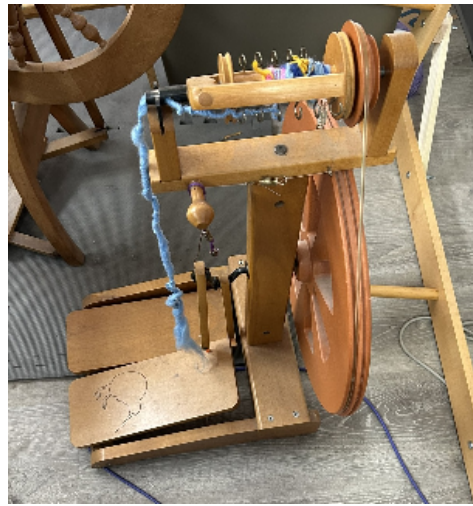

Fiber Tools

Tool		Class Required
Floor Loom		Yes
Table Loom, Dorothy LeClerc 4H 15.75"		Yes
Spinning Wheel (Ashford)		Yes

Spinning Wheel (Kiwi 3)

Yes

Warping Board

No

Inkle Loom

No