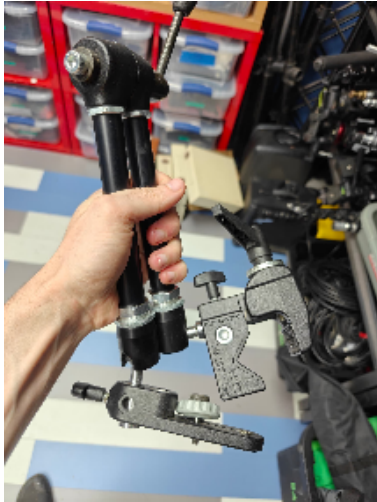

Manfrotto Magic Arm

Name	Manfrotto Magic Arm
Date Acquired	20260618 Donated by Nick Graves
Training	None
Manufacturer	Manfrotto
Description	Clamp & standard mount for most cameras to attach it to a table or desk & angle it above a workspace to film whatever we're working on to share on social media
Volunteers	